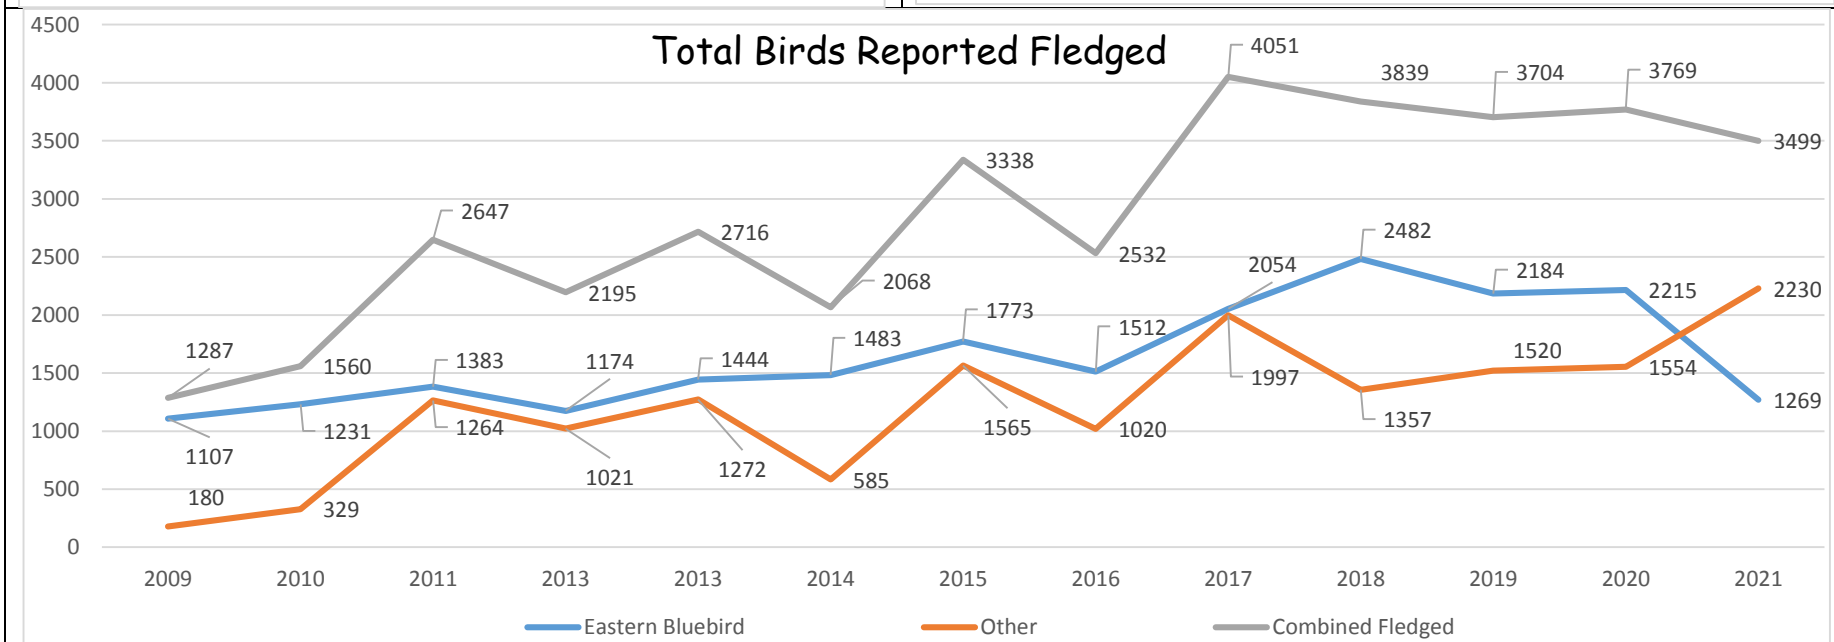

Missouri Bluebird Society 2021 Nesting Report