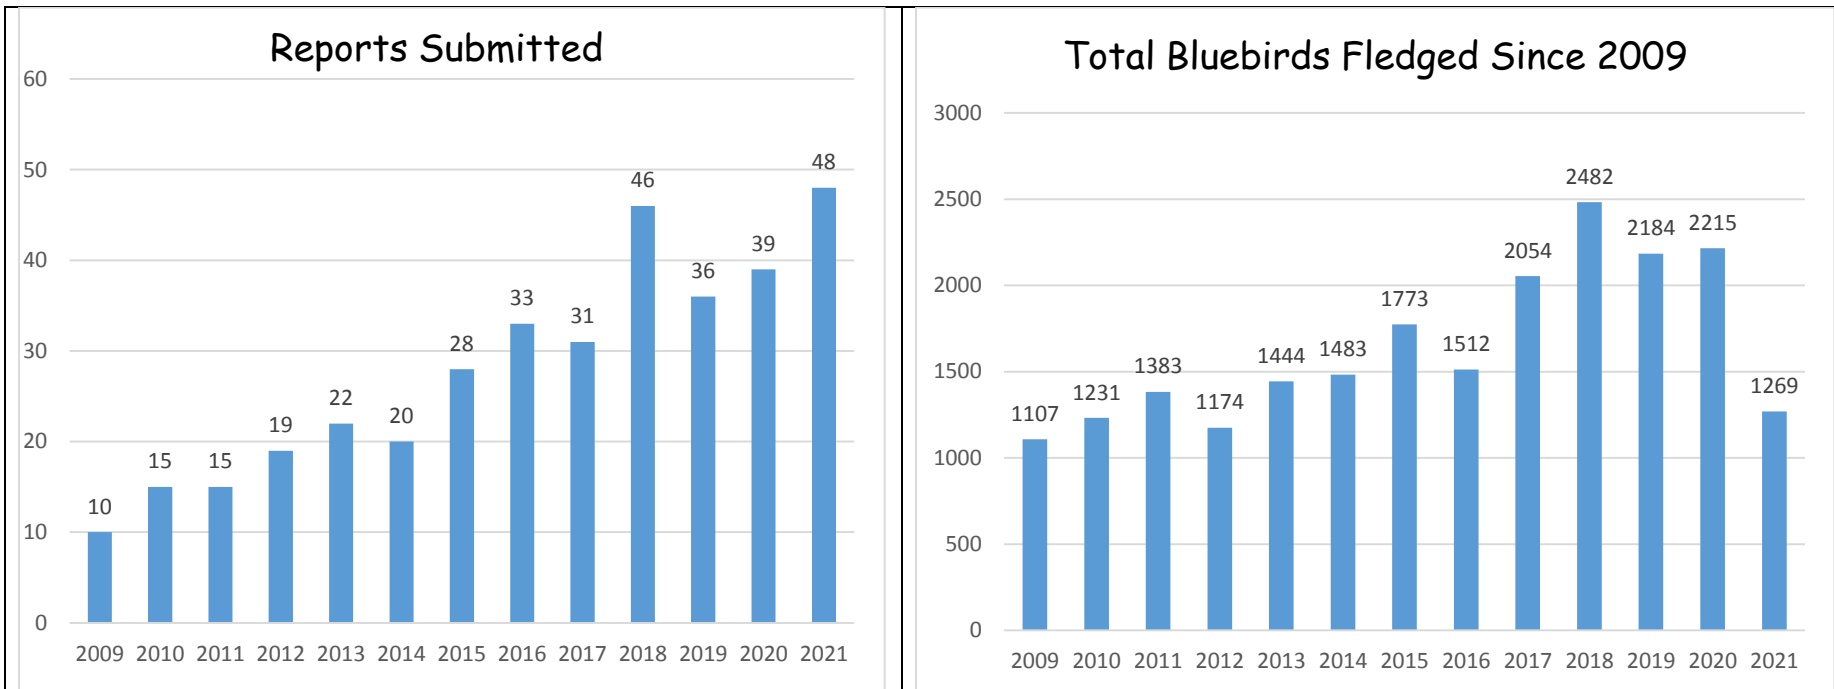

Missouri Bluebird Society 2021 Nesting Report