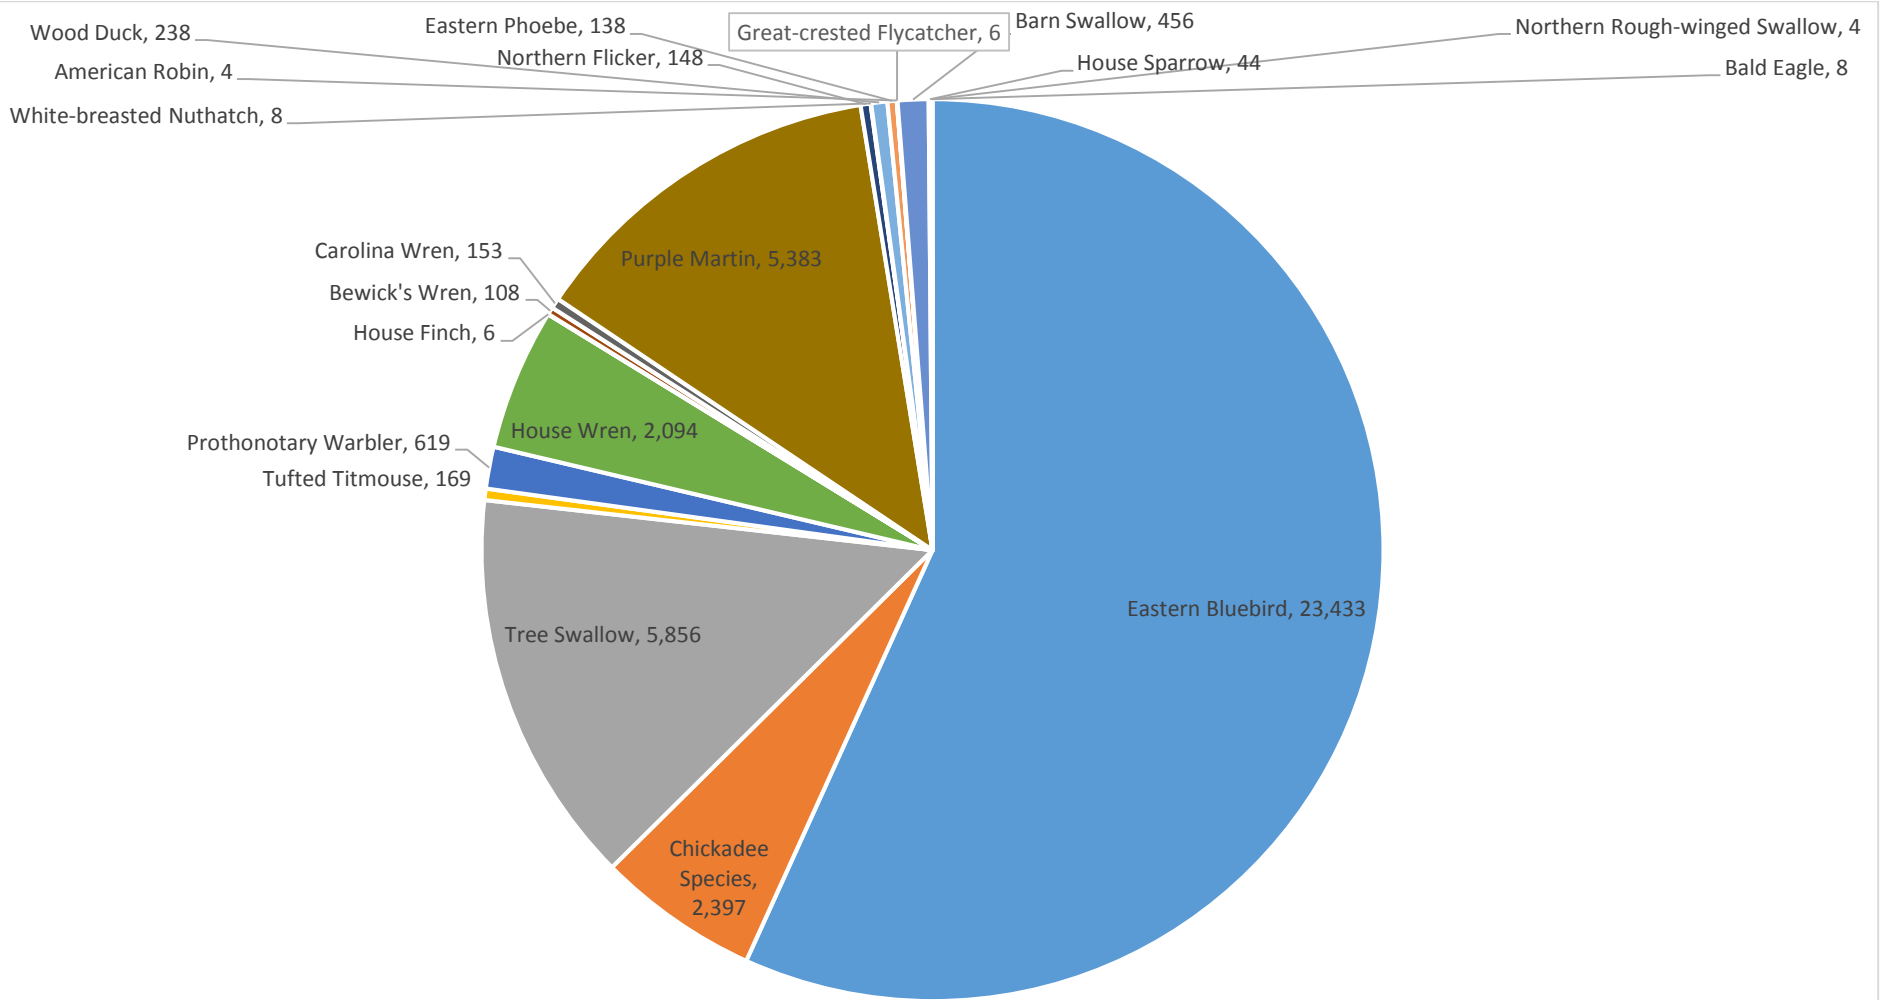

Missouri Bluebird Society 2022 Nesting Report

- Eastern Bluebird
- Chickadee Species
- Tree Swallow
- Tufted Titmouse
- Prothonotary Warbler
- House Wren
- House Finch
- Bewick's Wren
- Carolina Wren
- Purple Martin
- Northern Flicker
- White-breasted Nuthatch
- Wood Duck
- Eastern Phoebe
- American Robin
- Great-crested Flycatcher
- Barn Swallow
- House Sparrow
- Northern Rough-winged Swallow
- Bald Eagle