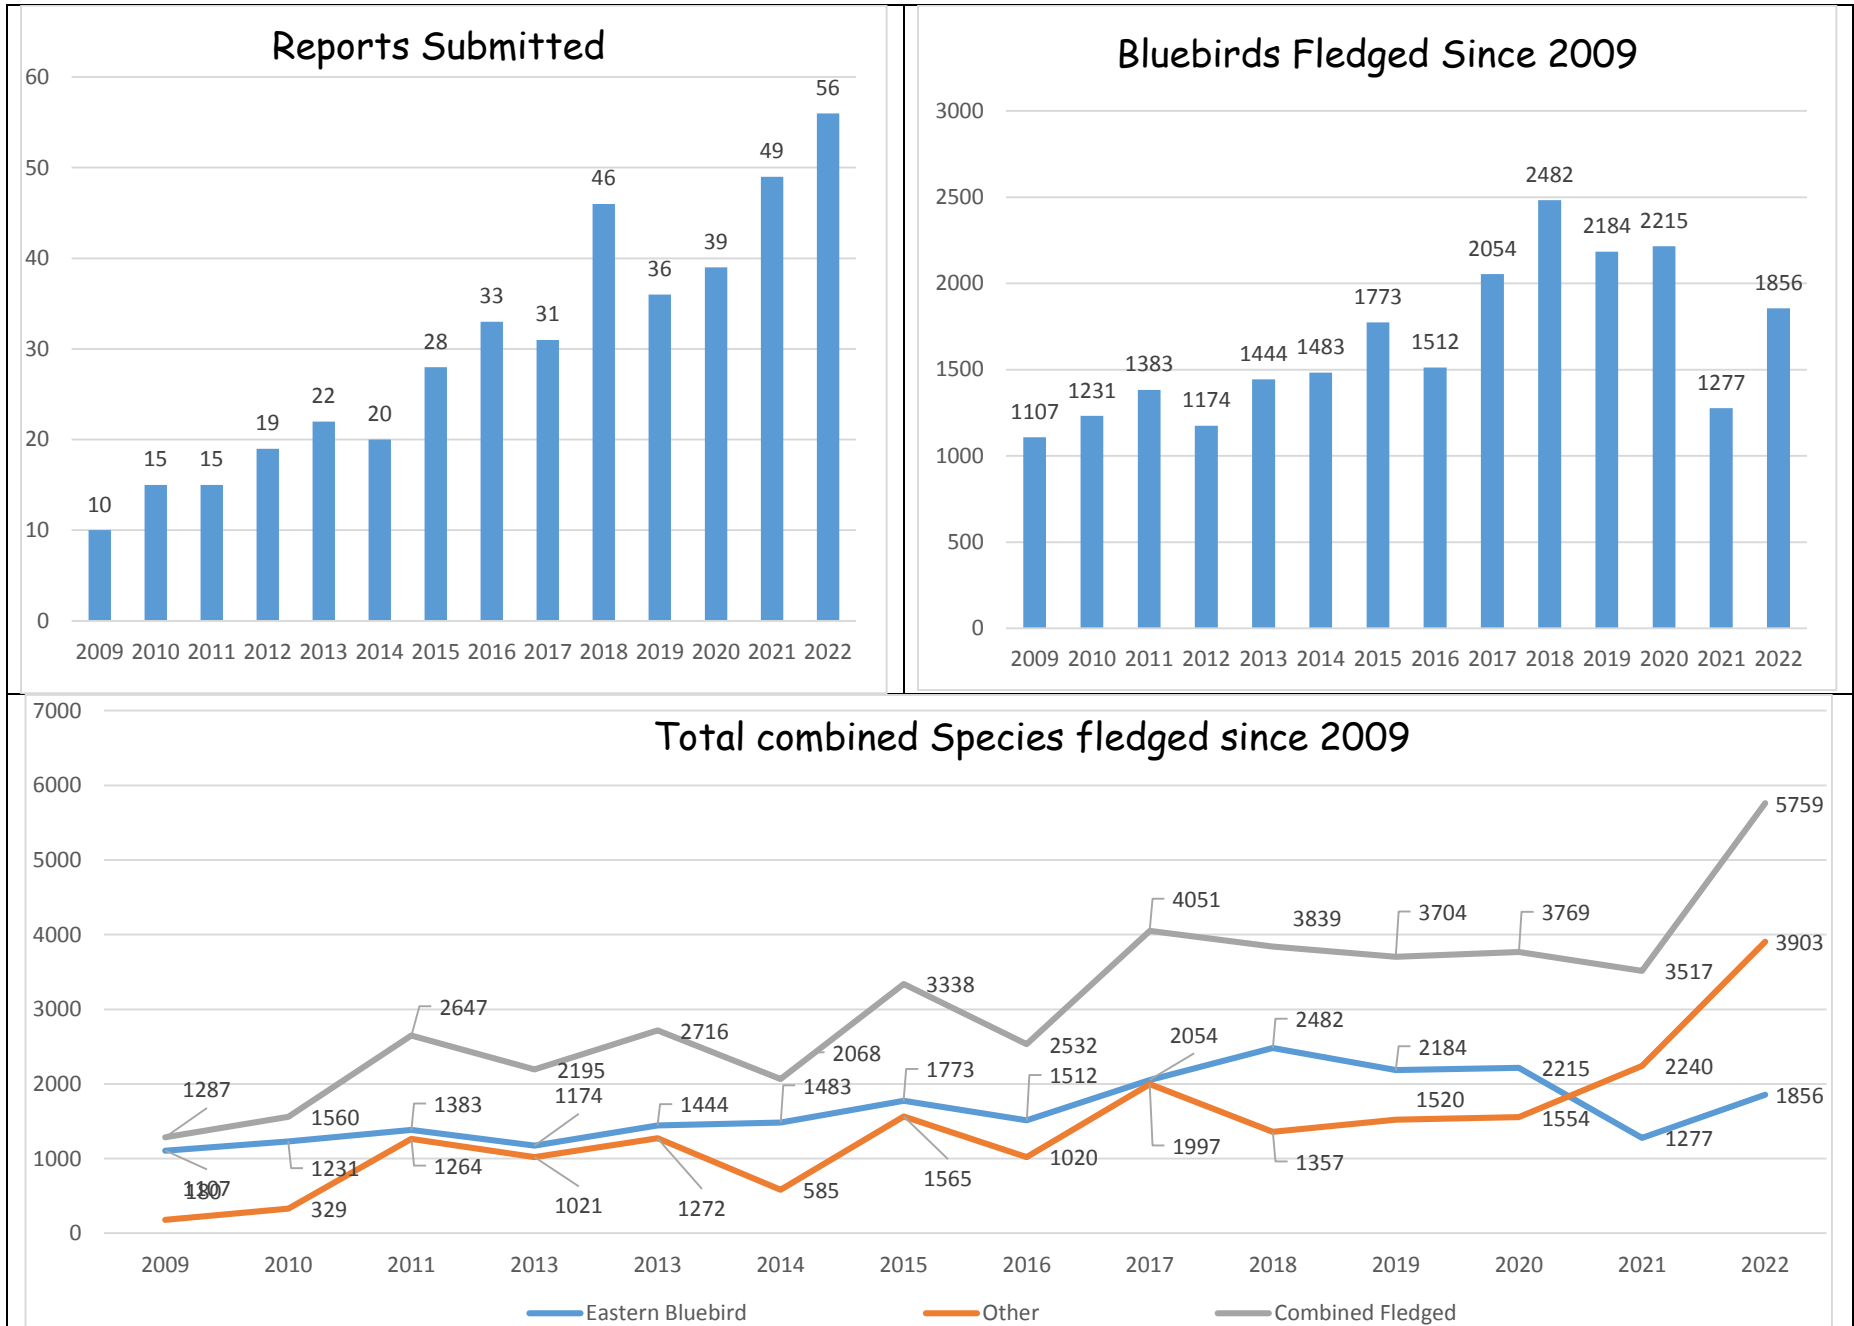

## 2022 Nesting Report

# Missouri Bluebird Society 2022 Nesting Report

Comparison Year to Year	Eastern Bluebird	All Other Species	Combined Total	Submitted			
	Fledged	Fledged	Fledged	Reports			
2009	1,107	180	1,287	10			
2010	1,231	329	1,560	15			
2011	1,383	1,264	2,647	15			
2012	1,174	1,021	2,195	19			
2013	1,444	1,272	2,716	22			
2014	1,483	585	2,068	20			
2015	1,773	1,565	3,338	28			
2016	1,512	1,020	2,532	33			
2017	2,054	1,997	4,051	31			
2018	2,482	1,374	3,856	46			
2019	2,184	1,520	3,704	36			
2020	2,215	1,554	3,769	39			
2021	1,277	2,240	3,517	49			
2022	1,856	3,905	5,761	56			
<b>Total Numbers Fledged Since 2009</b>							
Eastern Bluebird	23,433						
Chickadee Species	2,397						
Tree Swallow	5,877						
Tufted Titmouse	169						
Prothonotary Warbler	619						
House Wren	2,094						
House Finch	6						
Bewick's Wren	108						
Carolina Wren	153						
Purple Martin	5,383						
Norther Flicker	148						
White-breasted Nuthatch	8						
Wood Duck	238						
Eastern Phoebe	138						
American Robin	4						
Great-crested Flycatcher	6						
Barn Swallow	456						
Northern Rough-winged Swallow	4						
House Sparrow	44						
Bald Eagle	8						
<b>Totals</b>	<b>41,272</b>						

# Missouri Bluebird Society 2022 Nesting Report